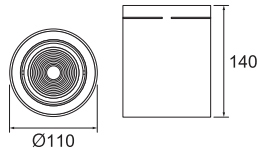

GALAXY

LED明裝筒燈
LED Surface-mounted Downlight

GALAXY_R022

8W 650 lm CRI>80 3,000±100K