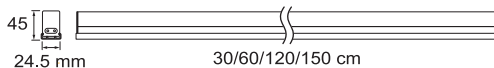

The longest linear lights connecting up to 10M. It can fulfill the brightness of commercial space and easily replace any existing fixtures.

Titan Trim Light

CRI>80 Ang.120°

30cm	5W	600 lm
60cm	10W	1,200 lm
120cm	20W	2,400 lm
150 cm	25W	3,000 lm
3,000/ 4,000/ 5,000K		

Specification

Model NO	SL2450AA
Input Voltage	100-240V
Input Current	0.5A
Rated Frequency	50/60 Hz
Power Consumption	9W
Power Factor	>0.9
Power Efficiency	>80
Total Luminous Flux	550 lm
Color Temperature	3000K
Color Rendering Index	>80
Minimum Lifetime	LM80
Structure Material	PP & RPP
Product Dimension	20 x 20 x 14 cm
Product Weight	440 g
Adjustable Height	1~140 cm