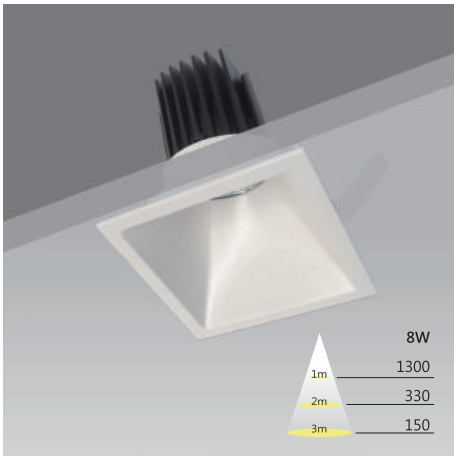

PLANET_S45012

8W 700 lm CRI>80 3,000±100K