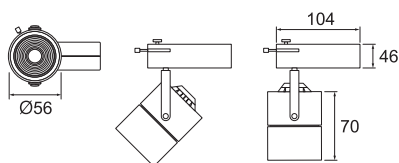

METEOR

LED軌道燈
LED Track Light

METEOR_RTT011

4W 350lm CRI>80 3,000±100K White