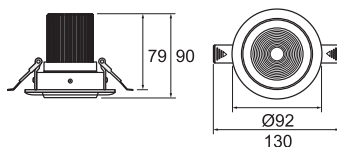

COMET_RT022

8W 700 lm CRI>80 3,000±100K