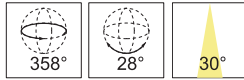

GALAXY

LED明裝筒燈
LED Surface-mounted Downlight

GALAXY_R022

8W 650 lm CRI>80 3,000±100K