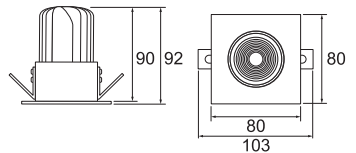

PLANET

LED一般型聚光嵌燈
LED Recessed Spot Light

PLANET_ST012

8W 700 lm CRI>80 3,000±100K

PLANET_SV012

8W 700 lm CRI>80 3,000±100K