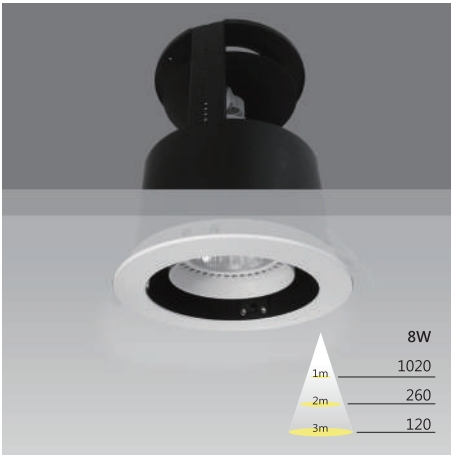

Specification

Model NO	SL2450AA
Input Voltage	100-240V
Input Current	0.5A
Rated Frequency	50/60 Hz
Power Consumption	9W
Power Factor	>0.9
Power Efficiency	>80
Total Luminous Flux	550 lm
Color Temperature	3000K
Color Rendering Index	>80
Minimum Lifetime	LM80
Structure Material	PP & RPP
Product Dimension	20 x 20 x 14 cm
Product Weight	440 g
Adjustable Height	1~140 cm

Lyra Panel Square

Lyra Panel Round

Lyra LED方(圓)形平板燈，薄型設計，完美融入空間，通過 IPX4 防水等級，適用於浴室等場所；符合 Title 24 規範，為您的雙眼把關，帶來高品質生活。

This LED panel light is an excellent cost-performance recessed fixture ideal for any space with ultra thin design. Moreover, featuring IPX4 level, it is also perfectly suitable for washroom or kitchen.

Specification

Lyra Panel	-Square	-Round
Model NO	97007192	97007210
Input Voltage	100-240V	
Input Current	0.2A	
Rated Frequency	50/60 Hz	
Power Consumption	13W ± 10%	
Power Factor	>0.9	
Power Efficiency	>80	
Total Luminous Flux	1000 lm	
Color Temperature	3000K	
Color Rendering Index	>90	
Minimum Lifetime	LM80	
Structure Material	Aluminium / PC	
Product Dimension	30 x 30 x 4.5 cm	
Product Weight	900 g	
Installation Hole	Ø19.5 cm	

COMET

LED可調式聚光嵌燈
LED Recessed Tilt Spot Light

COMET_RT012

8W 900 lm CRI>80 3,000±100K

COMET_RT022

8W 700 lm CRI>80 3,000±100K

COMET_ST012

8W 700 lm CRI>80 3,000±100K