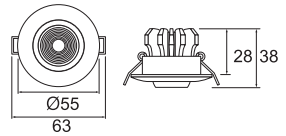

ASTEROID_RT010

2W 240 lm CRI>80 3,000±100K