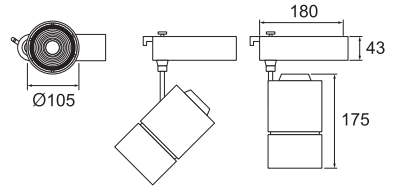

METEOR_RTT055B

30W 2400 lm CRI>80 3,000±100K