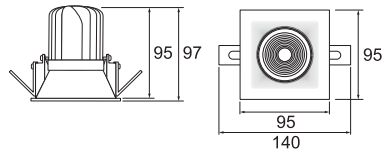

PLANET_SV012

8W 700 lm CRI>80 3,000±100K