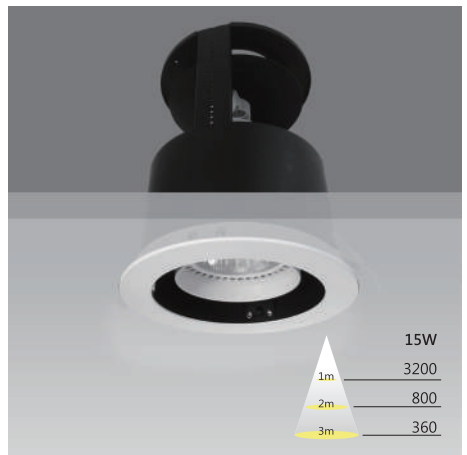

Specification

Model NO	SL2450AA
Input Voltage	100-240V
Input Current	0.5A
Rated Frequency	50/60 Hz
Power Consumption	9W
Power Factor	>0.9
Power Efficiency	>80
Total Luminous Flux	550 lm
Color Temperature	3000K
Color Rendering Index	>80
Minimum Lifetime	LM80
Structure Material	PP & RPP
Product Dimension	20 x 20 x 14 cm
Product Weight	440 g
Adjustable Height	1~140 cm

Lyra Panel Square

Lyra Panel Round

Lyra LED方(圓)形平板燈，薄型設計，完美融入空間，通過 IPX4 防水等級，適用於浴室等場所；符合 Title 24 規範，為您的雙眼把關，帶來高品質生活。

This LED panel light is an excellent cost-performance recessed fixture ideal for any space with ultra thin design. Moreover, featuring IPX4 level, it is also perfectly suitable for washroom or kitchen.

COMET

LED可調式聚光嵌燈
LED Recessed Tilt Spot Light

COMET_RT012

8W 900 lm CRI>80 3,000±100K

COMET_RT022

8W 700 lm CRI>80 3,000±100K

COMET_ST012

8W 700 lm CRI>80 3,000±100K

STAR_SRT015

30W 2400 lm CRI>80 3,000±100K

STAR_S2RT015

30W×2 2400 lm×2 CRI>80 3,000±100K

STAR_RRT015

30W 2400 lm CRI>80 3,000±100K

STAR_RRT023

15W 1300 lm CRI>80 3,000±100K