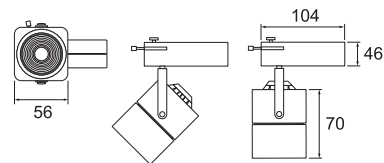

METEOR_STT011

4W 350lm CRI>80 3,000±100K White