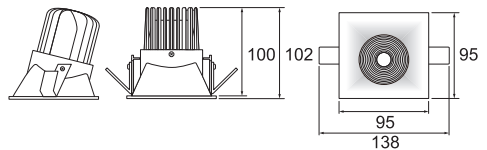

PLANET_R45012

8W 700 lm CRI>80 3,000±100K