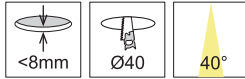

ASTEROID_S010

2W 240 lm CRI>80 3,000±100K