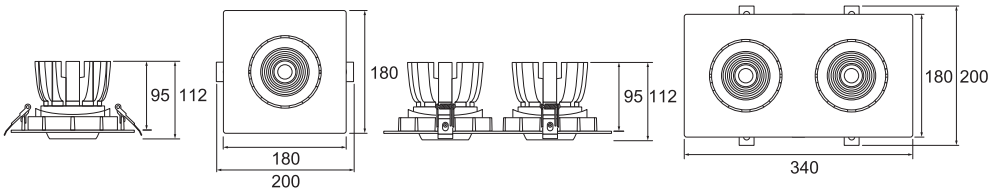

STAR

LED高瓦數聚光嵌燈
LED High Power Recessed Spot Light

STAR_SRT015

30W 2400 lm CRI>80 3,000±100K

STAR_S2RT015

30W×2 2400 lm×2 CRI>80 3,000±100K