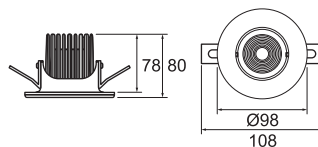

COMET_RT022

8W 700 lm CRI>80 3,000±100K