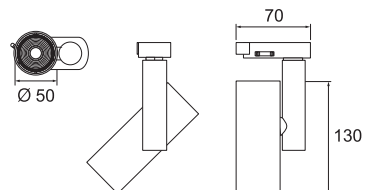

METEOR_RTT045

30W 2400 lm CRI>80 3,000±100K White

METEOR_RTT045B

30W 2400 lm CRI>80 3,000±100K Black

METEOR_RTT055B

30W 2400 lm CRI>80 3,000±100K

METEOR_RTT067

6W 600 lm CRI>80 3,000±100K