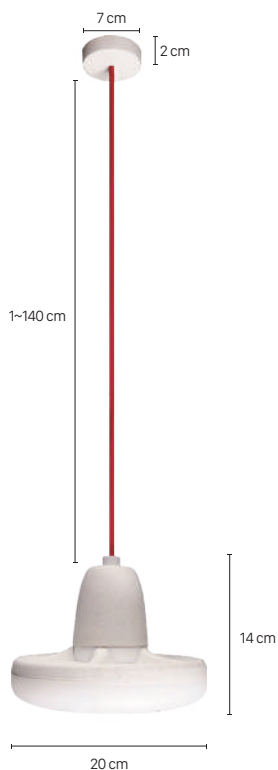

Linear Light

CRI>80 Ang.120°

30cm	5W	600 lm
60cm	10W	1,200 lm
120cm	20W	2,400 lm
150 cm	25W	3,000 lm
3,000/ 4,000/ 5,000K		

2

Satellight Pendant

以衛星發想的圓潤外觀，搭配不眩光技術，長時間使用不刺眼，使用回收料製作及無螺絲設計，對環境更加友善。

Elegant design with flicker-free feature gives you the best eye-caring experience. Use Eco-Tech plastic with "zero" screw design to realize environment friendly.

Specification

Model NO	SL2450AA
Input Voltage	100-240V
Input Current	0.5A
Rated Frequency	50/60 Hz
Power Consumption	9W
Power Factor	>0.9
Power Efficiency	>80
Total Luminous Flux	550 lm
Color Temperature	3000K
Color Rendering Index	>80
Minimum Lifetime	LM80
Structure Material	PP & RPP
Product Dimension	20 x 20 x 14 cm
Product Weight	440 g
Adjustable Height	1~140 cm

Lyra Panel Square

Lyra Panel Round

Lyra LED方(圓)形平板燈，薄型設計，完美融入空間，通過 IPX4 防水等級，適用於浴室等場所；符合 Title 24 規範，為您的雙眼把關，帶來高品質生活。

This LED panel light is an excellent cost-performance recessed fixture ideal for any space with ultra thin design. Moreover, featuring IPX4 level, it is also perfectly suitable for washroom or kitchen.

Specification

Lyra Panel	-Square	-Round
Model NO	97007192	97007210
Input Voltage	100-240V	
Input Current	0.2A	
Rated Frequency	50/60 Hz	
Power Consumption	13W ± 10%	
Power Factor	>0.9	
Power Efficiency	>80	
Total Luminous Flux	1000 lm	
Color Temperature	3000K	
Color Rendering Index	>90	
Minimum Lifetime	LM80	
Structure Material	Aluminium / PC	
Product Dimension	30 x 30 x 4.5 cm	
Product Weight	900 g	
Installation Hole	Ø19.5 cm	