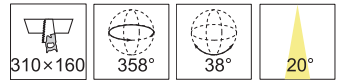

STAR_S2RT015

30W×2 2400 lm×2 CRI>80 3,000±100K