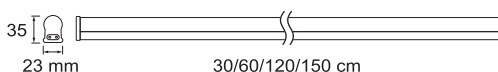

Linear Light

CRI>80 Ang.120°

30cm	5W	600 lm
60cm	10W	1,200 lm
120cm	20W	2,400 lm
150 cm	25W	3,000 lm
3,000/ 4,000/ 5,000K