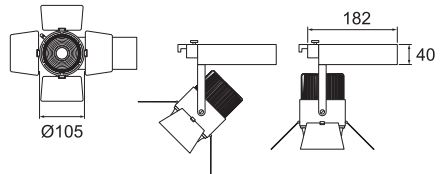

METEOR_RTT067

6W 600 lm CRI>80 3,000±100K