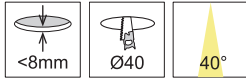

ASTEROID

LED迷你高亮度聚光嵌燈
mini LED Recessed Spot Light

ASTEROID_R010

2W 240 lm 80mA CRI>80 3,000±100K