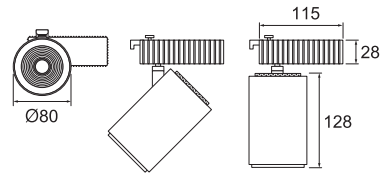

METEOR_RTT033

15W 1200 lm CRI>80 3,000±100K White