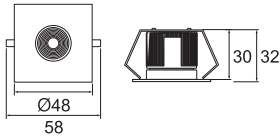

ASTEROID_S010

2W 240 lm CRI>80 3,000±100K