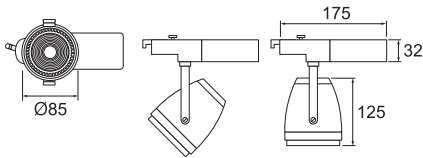

METEOR_RTT023

15W 1300 lm CRI>80 3,000±100K White