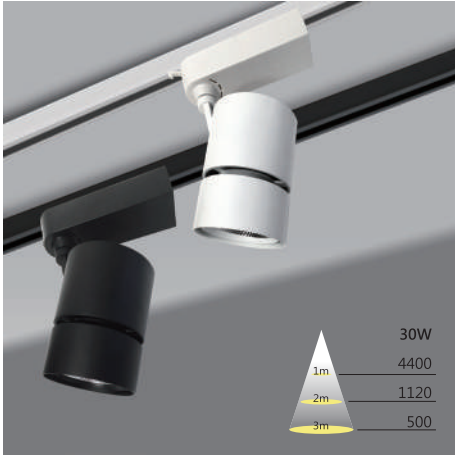

METEOR_RTT045

30W 2400 lm CRI>80 3,000±100K White

METEOR_RTT045B

30W 2400 lm CRI>80 3,000±100K Black