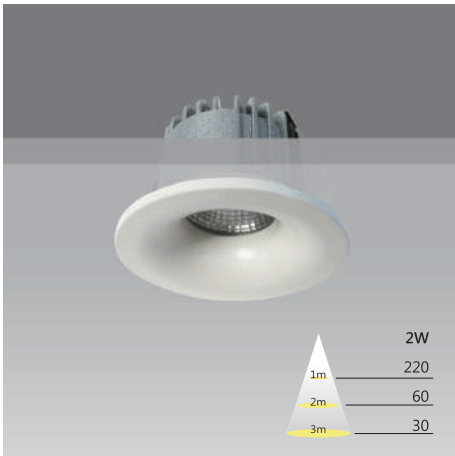

ASTEROID

LED迷你高亮度聚光嵌燈
mini LED Recessed Spot Light

ASTEROID_R010

2W 240 lm 80mA CRI>80 3,000±100K