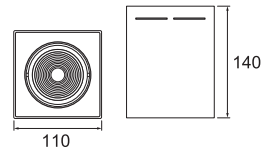

GALAXY_S018

12W 1,100 lm CRI>80 3,000±100K