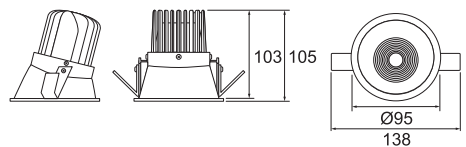

PLANET_S012

8W 700 lm CRI>80 3,000±100K

PLANET_S45012

8W 700 lm CRI>80 3,000±100K

PLANET_R45012

8W 700 lm CRI>80 3,000±100K