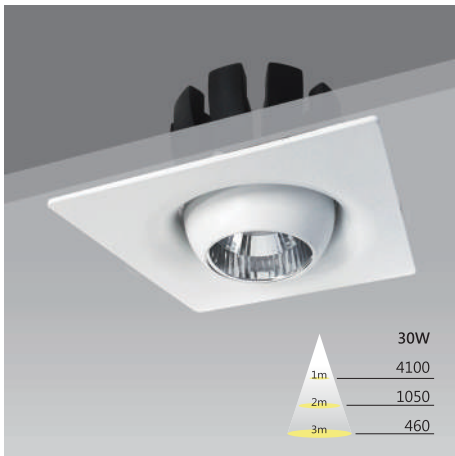

STAR

LED高瓦數聚光嵌燈
LED High Power Recessed Spot Light

STAR_SRT015

30W 2400 lm CRI>80 3,000±100K

STAR_S2RT015

30W×2 2400 lm×2 CRI>80 3,000±100K