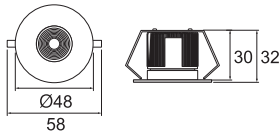

ASTEROID

LED迷你高亮度聚光嵌燈
mini LED Recessed Spot Light

ASTEROID_R010

2W 240 lm 80mA CRI>80 3,000±100K