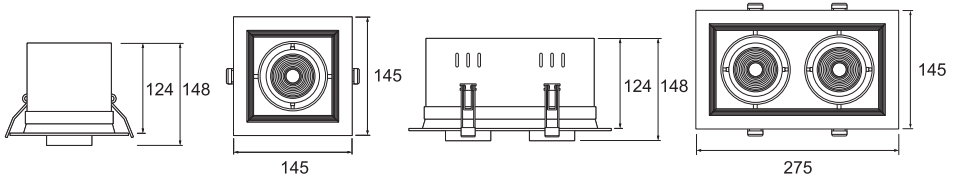

NEBULA

LED盒型聚光嵌燈
LED Recessed Spot Light

NEBULA_SRT031

8W 650 lm CRI>80 3,000±100K

NEBULA_S2RT031

8W×2 650 lm×2 CRI>80 3,000±100K