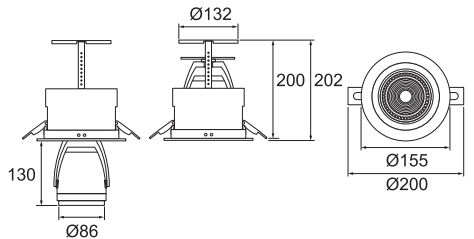

STAR_RRT023

15W 1300 lm CRI>80 3,000±100K