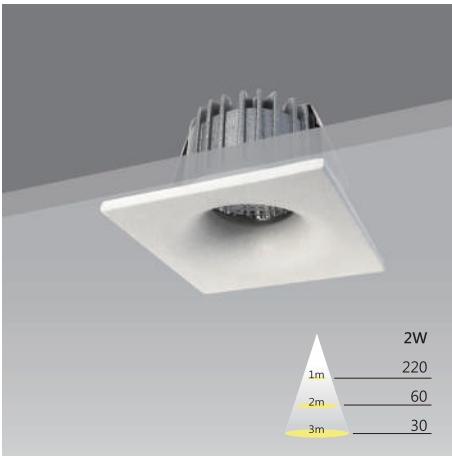

ASTEROID_S010

2W 240 lm CRI>80 3,000±100K