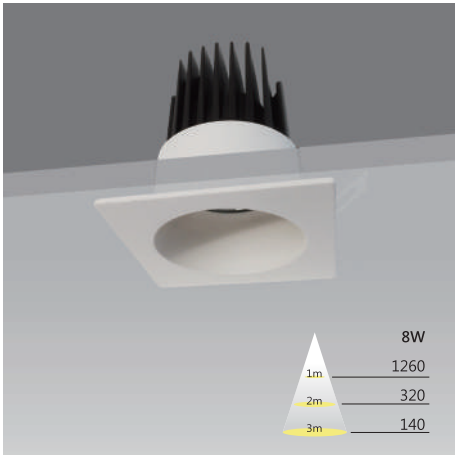

Lyra Panel Square

Lyra Panel Round

Lyra LED方(圓)形平板燈，薄型設計，完美融入空間，通過 IPX4 防水等級，適用於浴室等場所；符合 Title 24 規範，為您的雙眼把關，帶來高品質生活。

This LED panel light is an excellent cost-performance recessed fixture ideal for any space with ultra thin design. Moreover, featuring IPX4 level, it is also perfectly suitable for washroom or kitchen.

COMET

LED可調式聚光嵌燈
LED Recessed Tilt Spot Light

COMET_RT012

8W 900 lm CRI>80 3,000±100K

COMET_RT022

8W 700 lm CRI>80 3,000±100K

COMET_ST012

8W 700 lm CRI>80 3,000±100K

COMET_RRT022

8W 700 lm CRI>80 3,000±100K

PLANET

LED一般型聚光嵌燈
LED Recessed Spot Light

PLANET_ST012

8W 700 lm CRI>80 3,000±100K

PLANET_SV012

8W 700 lm CRI>80 3,000±100K