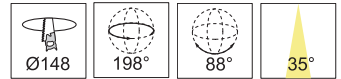

COMET_RRT022

8W 700 lm CRI>80 3,000±100K