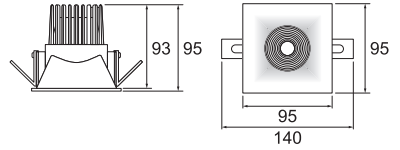

PLANET_S45012

8W 700 lm CRI>80 3,000±100K