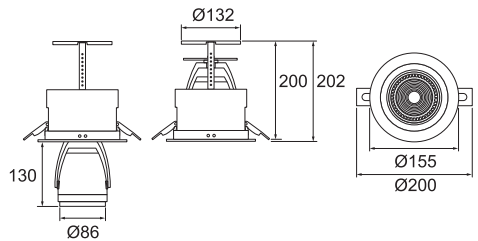

COMET_RRT022

8W 700 lm CRI>80 3,000±100K