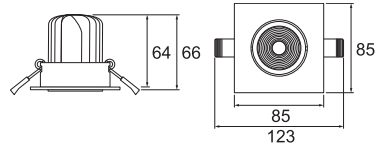

COMET_ST012

8W 700 lm CRI>80 3,000±100K

COMET_RRT022

8W 700 lm CRI>80 3,000±100K