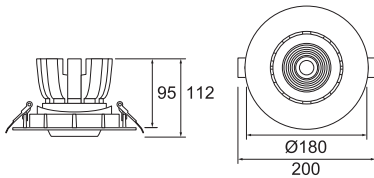

STAR_RRT015

30W 2400 lm CRI>80 3,000±100K